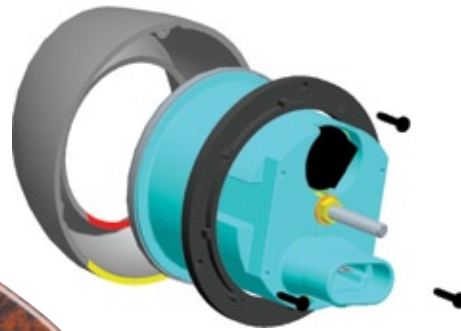

## Eyebrow Bezel

Veethree Eyebrow Bezels add a sporty look to any instrument panel. Durable and corrosion proof, these chrome-plated bezels attach directly to the gauge. The bezels can be rotated to any angle allowing you to customize the look of your dash.

### HIGHLIGHTS

- Directly attach to the gauge.
- Fits over existing Veethree and Teleflex® gauge designs.
- No extra holes to drill.
- Can be set at any angle.
- Corrosion proof PC/ABS construction
- Buy individually or in 4 or 6 gauge sets.
- Sizes for 2, 3 and 5 inch gauge designs.